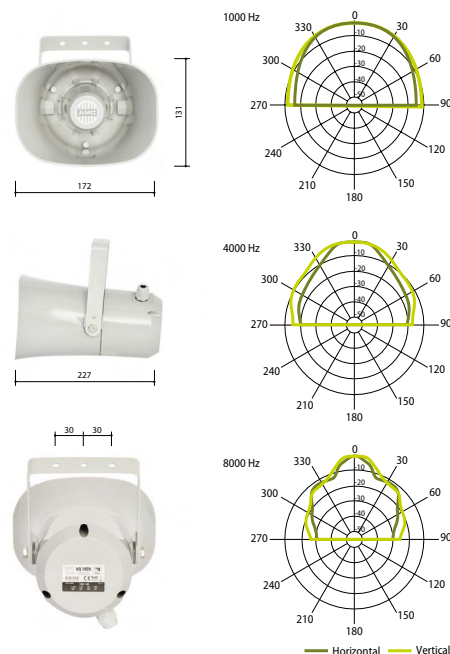

HORN LOUDSPEAKERS

HQ Voice Evacuation Plastic Horn Loudspeakers

EN54-24 certified

HQ 10EN robust high SPL outdoor horn loudspeaker certified according to EN54-24 standard.

HQ 10EN

HQ 10EN is designed for use in voice evacuation and voice alarm applications for clear and intelligible voice announcements. 105 dB sensitivity allows to use these horn speakers in noisy and large environments. Built-in ceramic terminal and thermal fuse ensuring faultless operation in case of an emergency situation. Horn speaker is certified by Intertek.

HORIZONTAL / VERTICAL POLAR DIAGRAMS

FREQUENCY RESPONSE

IMPEDANCE

Technical Specifications	HQ 10EN
Rated power	10 W
Transformer power taps	10 W - 5 W - 2,5 W - 1,25 W
Sensitivity	105 dB (1 W/1 m)
Maximum SPL	115 dB (Pmax/1 m) at 1 kHz
Frequency response	340 Hz – 16 kHz
Dispersion at 1000 Hz	80° (H) x 105° (V)
Protection	IP 33
Dimensions	172 mm x 131 mm x 227 mm
Weight	1,6 kg
Material	Plastic horn, U type steel bracket
Colour	Light grey (RAL 7035)