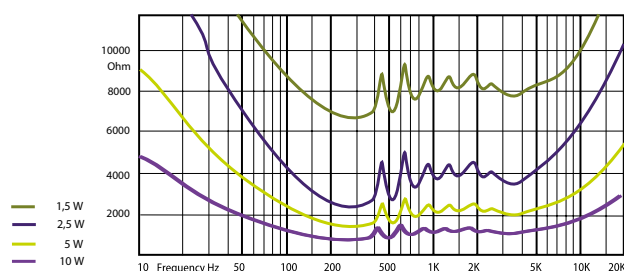

HORN LOUDSPEAKERS

HQ Voice Evacuation Plastic Horn Loudspeakers

EN54-24 certified

HQ 10EN robust high SPL outdoor horn loudspeaker certified according to EN54-24 standard.

HQ 10EN

HQ 10EN is designed for use in voice evacuation and voice alarm applications for clear and intelligible voice announcements. 105 dB sensitivity allows to use these horn speakers in noisy and large environments. Built-in ceramic terminal and thermal fuse ensuring faultless operation in case of an emergency situation. Horn speaker is certified by Intertek.

HORIZONTAL / VERTICAL POLAR DIAGRAMS

FREQUENCY RESPONSE

IMPEDANCE

Technical Specifications	HQ 10EN
Rated power	10 W
Transformer power taps	10 W - 5 W - 2,5 W - 1,25 W
Sensitivity	105 dB (1 W/1 m)
Maximum SPL	115 dB (Pmax/1 m) at 1 kHz
Frequency response	340 Hz – 16 kHz
Dispersion at 1000 Hz	80° (H) x 105° (V)
Protection	IP 33
Dimensions	172 mm x 131 mm x 227 mm
Weight	1,6 kg
Material	Plastic horn, U type steel bracket
Colour	Light grey (RAL 7035)