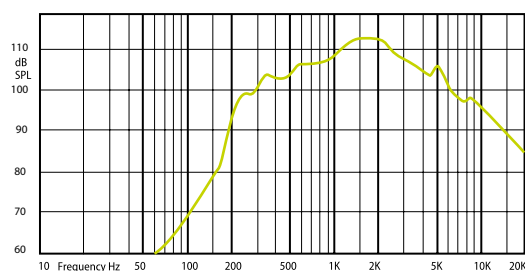

HORN LOUDSPEAKERS

HQ Voice Evacuation Plastic Horn Loudspeakers

EN54-24 certified

HQ 10EN robust high SPL outdoor horn loudspeaker certified according to EN54-24 standard.

HQ 10EN

HQ 10EN is designed for use in voice evacuation and voice alarm applications for clear and intelligible voice announcements. 105 dB sensitivity allows to use these horn speakers in noisy and large environments. Built-in ceramic terminal and thermal fuse ensuring faultless operation in case of an emergency situation. Horn speaker is certified by Intertek.

HORIZONTAL / VERTICAL POLAR DIAGRAMS

FREQUENCY RESPONSE

IMPEDANCE

Technical Specifications	HQ 10EN
Rated power	10 W
Transformer power taps	10 W - 5 W - 2,5 W - 1,25 W
Sensitivity	105 dB (1 W/1 m)
Maximum SPL	115 dB (Pmax/1 m) at 1 kHz
Frequency response	340 Hz – 16 kHz
Dispersion at 1000 Hz	80° (H) x 105° (V)
Protection	IP 33
Dimensions	172 mm x 131 mm x 227 mm
Weight	1,6 kg
Material	Plastic horn, U type steel bracket
Colour	Light grey (RAL 7035)